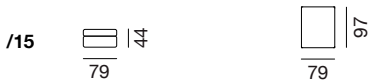

Zwischenelemente / Intermediate elements