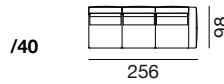

Abschlüsselemente rechts / End elements right