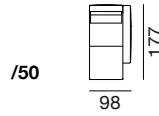

Abschlüsselemente rechts / End elements right