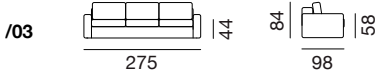

The new 360° rotation function makes all this possible just by a single hand movement.

design
Gordon
Guillaumier

since
2011

DS-247 Masse / Measurements

Sofa / Sofa

Abschlüsselemente links / End elements left