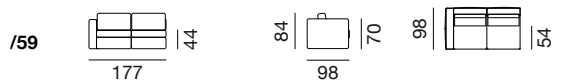

Eckelemente / Corner elements