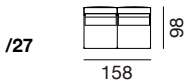

Zwischenelemente / Intermediate elements