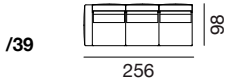

The new 360° rotation function makes all this possible just by a single hand movement.

design
Gordon
Guillaumier

since
2011

DS-247 Masse / Measurements

Sofa / Sofa

Abschlüsselemente links / End elements left