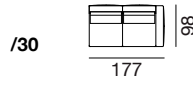

Abschlüsselemente rechts / End elements right