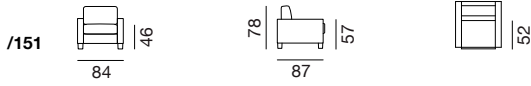

DS-17 Masse / Measurements

Sessel / Armchair