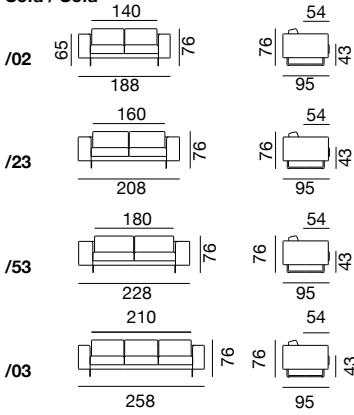

design
de Sede

since
2020

DS-748 Masse / Measurements

Sofa / Sofa

Recamieren / Recamieres

Hocker / Stool

Kissen / Cushions

Abschlusselemente links / End elements left