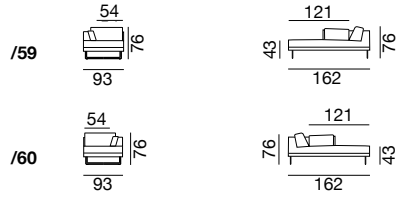

design
de Sede

since
2020

DS-748 Masse / Measurements

Sofa / Sofa

Recamieren / Recamieres

Hocker / Stool

Kissen / Cushions

Abschlusselemente links / End elements left