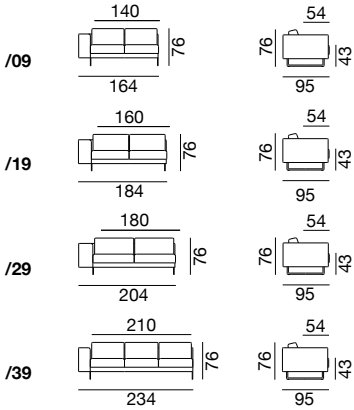

design
de Sede

since
2020

DS-748 Masse / Measurements

Sofa / Sofa

Recamieren / Recamieres

Hocker / Stool

Kissen / Cushions

Abschlusselemente links / End elements left