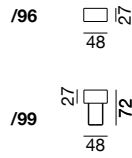

design
de Sede

since
2020

DS-748 Masse / Measurements

Sofa / Sofa

Recamieren / Recamieres

Hocker / Stool

Kissen / Cushions

Abschlusselemente links / End elements left