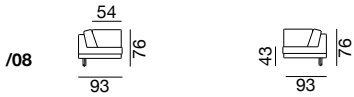

Eckelemente / Corner elements