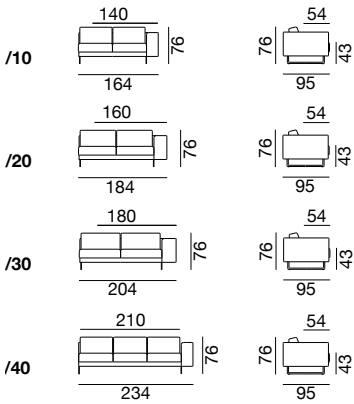

Eckelemente / Corner elements

Abschlusselemente rechts / End elements right